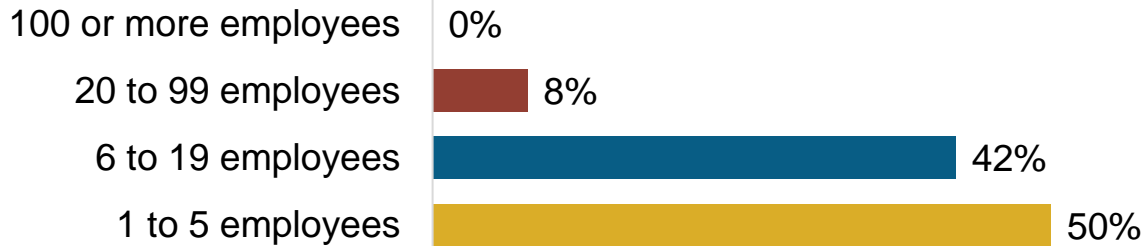

1,511 Energy Efficiency Businesses

Firm Size

Where are EE Jobs?

Congressional		Metropolitan Areas	
District	Jobs	Area	Jobs
1	4,851	Bangor	889
2	3,461	Lewiston-Auburn	538
		Portland- South Portland	3,624
		Rural	3,261

I am an owner. We specialize in weatherizing mobile homes.

Clyde Moody,
Mainely Mobile,
Winthrop, ME

Energy efficiency:
America's
Job-creation
powerhouse

Faces of
EE
JOBS