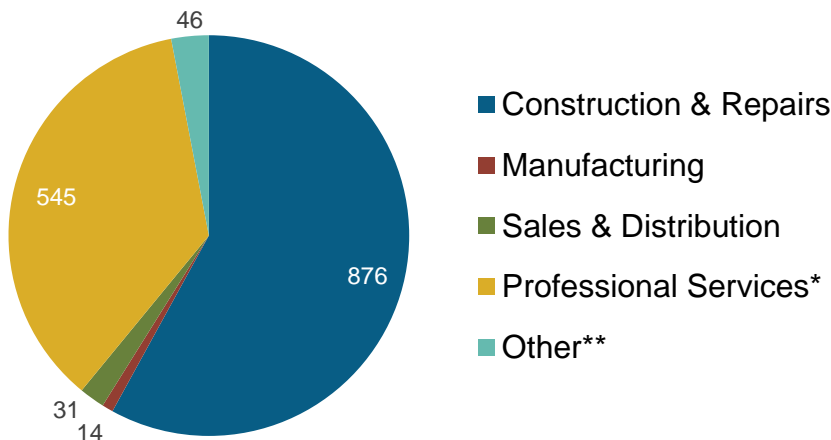

Firms by Supply Chain

*Professional services includes finance/accounting, architecture, engineering, R&D, etc.
**Other such as maintenance, and business and nonprofit organizations

Presented by:

Good for the Economy.
Good for the Environment.