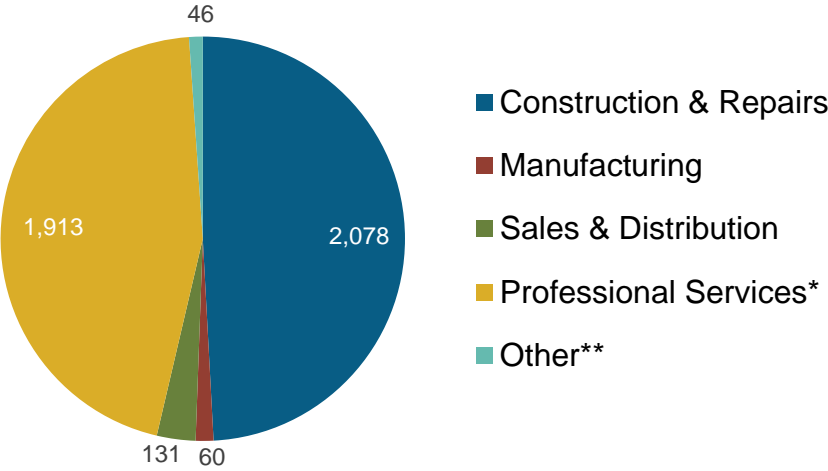

13%
of All Construction Jobs

25%
of All Energy Sector Jobs

5%
of New Jersey residents employed in EE are **Veterans**

Presented by:

Good for the Economy.
Good for the Environment.

Firms by Supply Chain

*Professional services includes finance/accounting, architecture, engineering, R&D, etc.
 **Other such as maintenance, and business and nonprofit organizations

4,227 Energy Efficiency Businesses

Firm Size

Where are EE Jobs?

Congressional		Metropolitan Areas	
District	Jobs	Area	Jobs
1	2,662	Allentown-Bethlehem-Easton	522
2	2,397	Atlantic City	934
3	3,191	NY-Northern NJ-Long Island	25,13
4	3,108	Ocean City	504
5	4,169	Philadelphia-Camden-Wilmington	4,720
6	2,070	Trenton-Ewing	1,632
7	4,934	Vineland-Millville-Bridgeton	371
8	2,595		
9	2,938		
10	950		
11	3,014		
12	1,787		