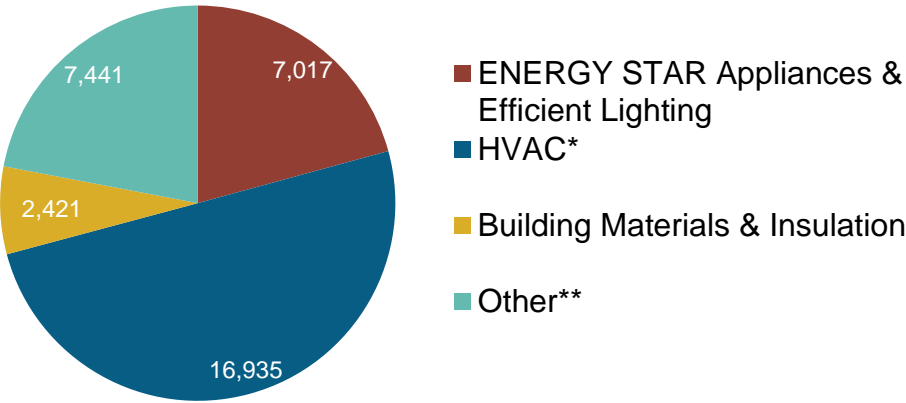

NEW JERSEY

Energy Efficiency Jobs in America

33,815
Total Jobs

What are EE Jobs?

Delivery of goods and services that lower energy use by improving technologies, appliances, buildings, and energy systems.

Jobs by Sector