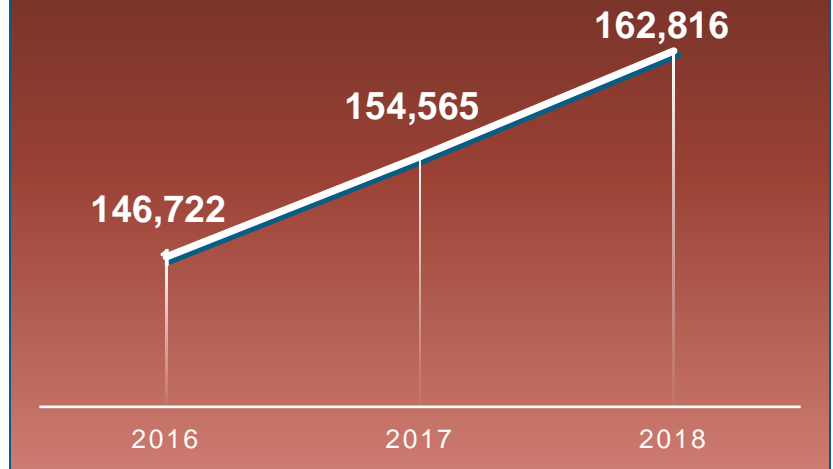

WORKERS EMPLOYED

Where are EE Jobs?

Congressional		Metropolitan Areas	
District	Jobs	Area	Jobs
1	5,470	Abilene	1,049
2	15,806	Amarillo	1,929
3	5,926	Austin-Round Rock	15,872
4	3,937	Beaumont-Port Arthur	2,421
5	4,487	Brownsville-Harlingen	1,190
6	5,437	College Station-Bryan	1,173
7	7,411	Corpus Christi	2,735
8	4,364	Dallas-Fort Worth-Arlington	41,235
9	2,741	El Paso	3,747
10	8,476	Houston-Sugar Land-Baytown	43,730
11	6,810	Killeen-Temple-Fort Hood	1,695
12	6,317	Laredo	981
13	5,256	Longview	1,493
14	4,418	Lubbock	1,998
15	4,728	McAllen-Edinburg-Mission	2,418
16	3,717	Midland	1,418
17	3,725	Odessa	1,234
18	4,823	San Angelo	663
19	3,259	San Antonio	12,860
20	5,448	Sherman-Denison	630
21	10,064	Texarkana	635
22	2,864	Tyler	1,881
23	2,001	Victoria	905
24	8,430	Waco	1,333
25	2,313	Wichita Falls	957
26	1,546	Rural	16,635
27	4,534		
28	1,968		
29	1,209		
30	4,938		
31	2,401		
32	2,513		
33	128		
34	1,481		
35	1,036		
36	2,836		

[I am a] lead applicator of spray foam.

Chris Benavides, ICR
Innovative Foam Technology,
Bryan, TX

Energy efficiency: America's Job-creation powerhouse