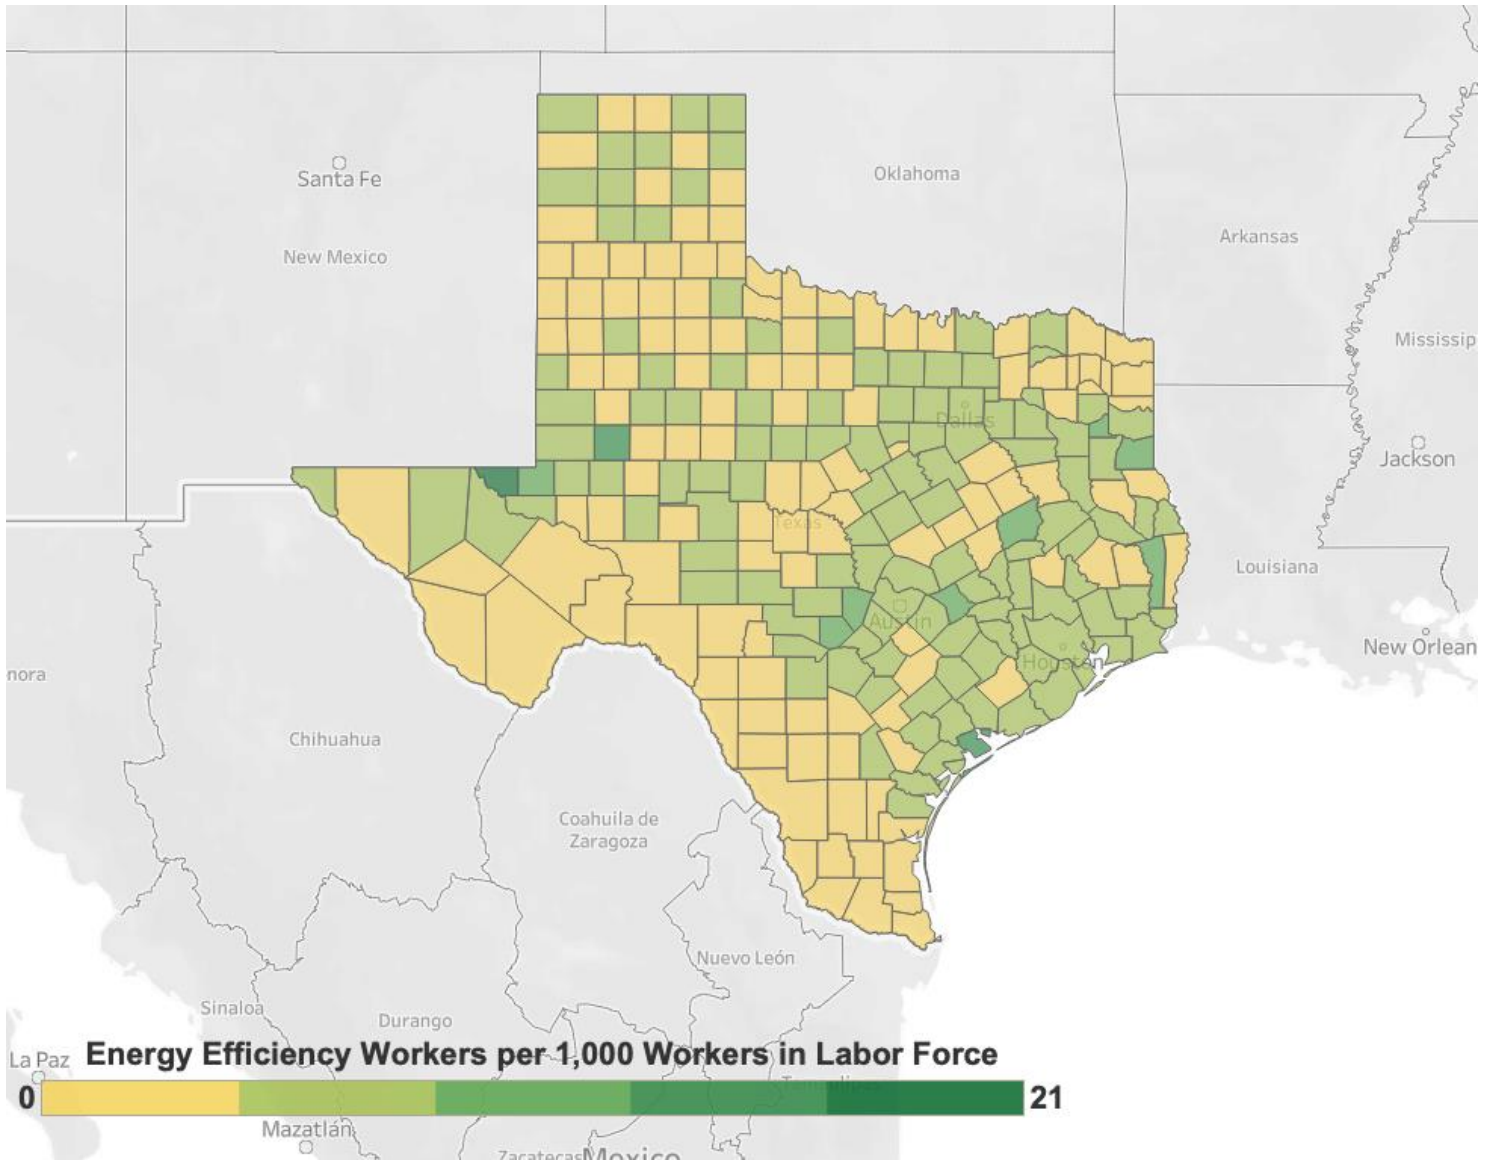

Energy Efficiency Jobs by County

E4TheFuture is dedicated to bringing clean, efficient energy home for every American and promotes energy solutions to advance climate protection and economic fairness. Visit www.E4TheFuture.org

E2 is a national, nonpartisan group of business leaders, investors and others who advocate for smart policies that are good for the environment and good for the economy. Visit www.e2.org

BW Research Partnership is a full-service, economic and workforce research consulting firm with offices in Carlsbad, California and Wrentham, Massachusetts. It is the nation's leading provider of accurate, comprehensive energy and clean energy research studies. Visit www.bwresearch.com

Data Source: Unless otherwise stated, all data are from the 2019 U.S. Energy and Employment Report, March 2019, by NASEO and EFI (see pages 9-13 for methodology details). This methodology -- adopted by the U.S. Dept. of Energy for its 2017 U.S. Energy and Employment Report, approved by the Office of Management and Budget and grounded on data collected by the Bureau of Labor Statistics -- provides the broadly accepted best accounting of all U.S. energy workers.